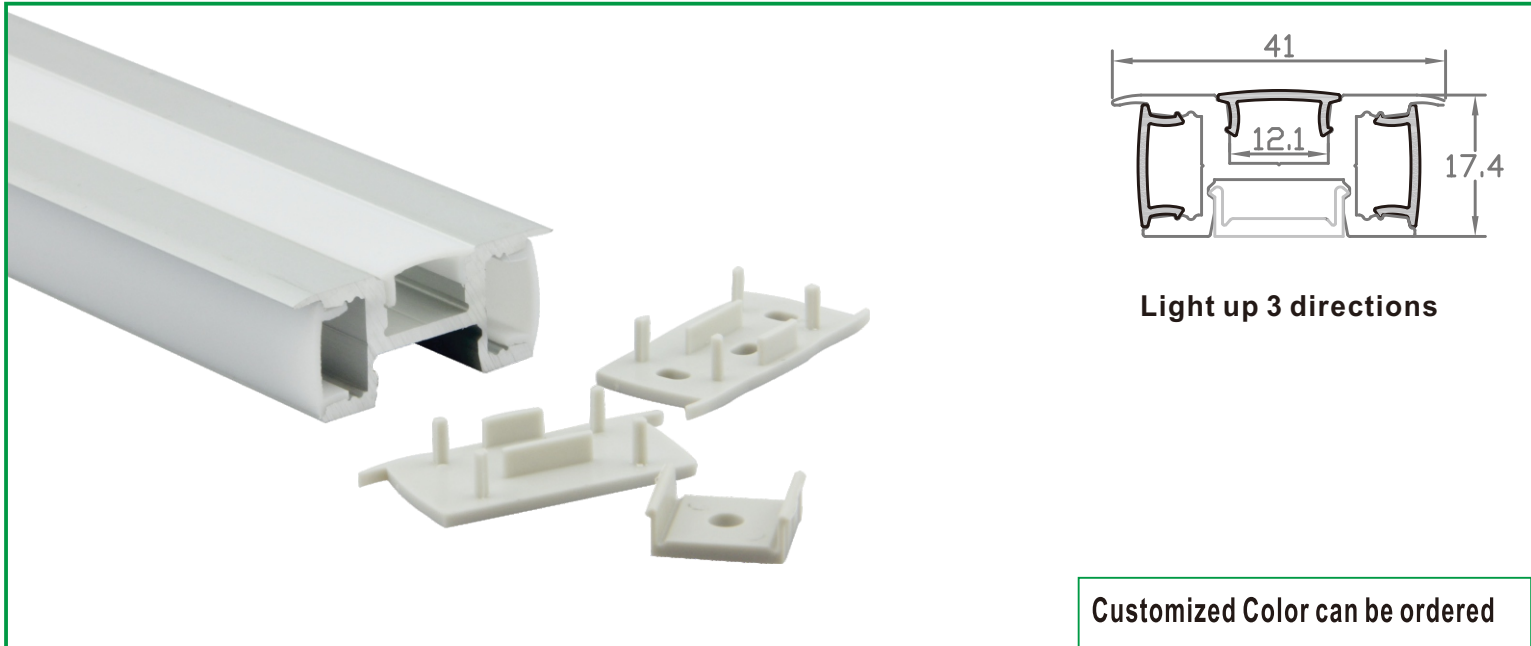

# Surface Mounting LED Aluminum Profile-T001

## Service Environment and Installation:

1, With clip